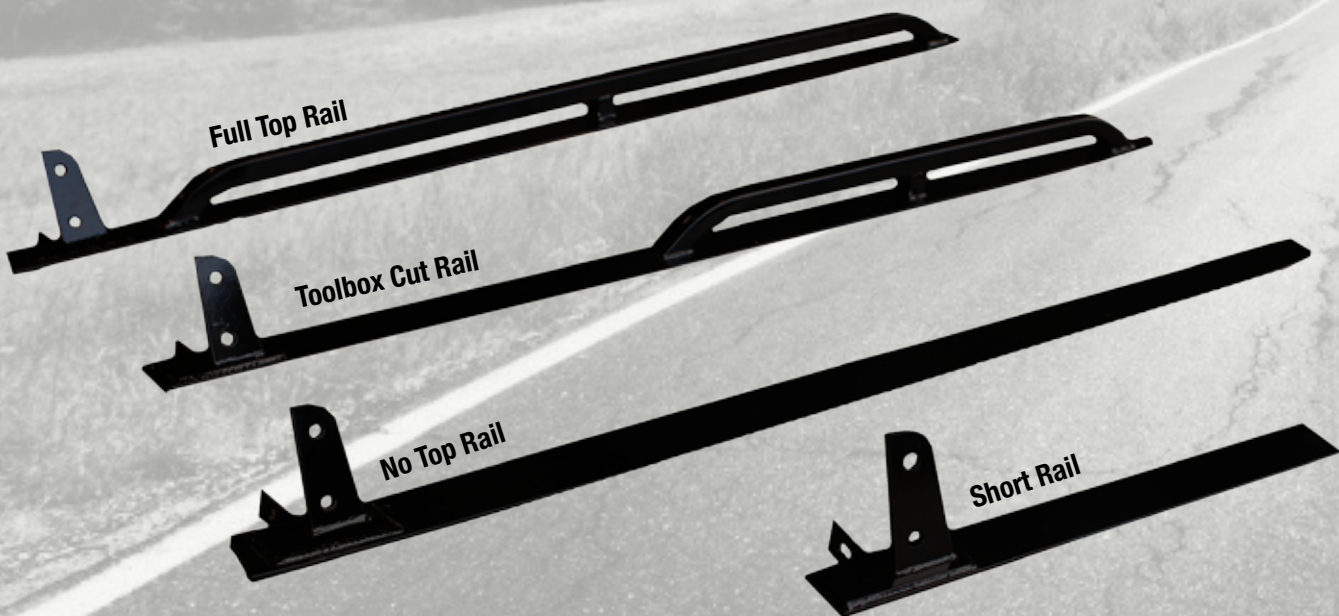

BEDRAILS (FOR USE WITH HEADPIECE)					
Make	Year	Model	Description	Part #	Wt.
Chevrolet/GMC	2015	1500 6'	Bed Rails - No Top Rail	BRC146BL1	57
Chevrolet/GMC	2015	1500 6'	Bed Rails - Full Top Rail	BRC146BLR	83
Chevrolet/GMC	2015	1500 6'	Bed Rails - Toolbox Cut Rail	BRC146BLT	76
Chevrolet/GMC	07.5-15	1500/2500HD	Bed Rails - Short Rails 32"	BRC081BL1	22
Chevrolet/GMC	07.5-14	1500/2500HD/3500HD 6' (excludes 2014+ 1500)	Bed Rails - 6', No Top Rail	BRC086BL1	36
Chevrolet/GMC	07.5-14	1500/2500HD/3500HD 6' (excludes 2014+ 1500)	Bed Rails - 6', Full Top Rail	BRC086BLR	61
Chevrolet/GMC	07.5-14	1500/2500HD/3500HD 6' (excludes 2014+ 1500)	Bed Rails - 6', Toolbox cut Rail	BRC086BLT	54
Chevrolet/GMC	07.5-14	1500/2500HD/3500HD 8'	Bed Rails - 8', No Top Rail	BRC088BL1	43
Chevrolet/GMC	07.5-14	1500/2500HD/3500HD 8'	Bed Rails - 8', Full Top Rail	BRC088BLR	75
Chevrolet/GMC	07.5-14	1500/2500HD/3500HD 8'	Bed Rails - 8', Toolbox cut Rail	BRC088BLT	67
Chevrolet/GMC	88-07	1500/1500HD/2500/2500HD Classic	Bed Rails - Short Rails 32"	BRC991BL1	22
Dodge	09-15	1500/2500/3500 & Mega Cab (excluding Ram Box)	Bed Rails - Short Rails 32"	BRD091BL1	30
Dodge	10-15	2500/3500 & Mega Cab, 6'	Bed Rails - 6', No Top Rail	BRD106BL1	30
Dodge	10-15	2500/3500 & Mega Cab, 6'	Bed Rails - 6', Full Top Rail	BRD106BLR	56
Dodge	10-15	2500/3500 & Mega Cab, 6'	Bed Rails - 6', Toolbox cut Rail	BRD106BLT	48
Dodge	10-15	2500/3500 & Mega Cab, 8'	Bed Rails - 8', No Top Rail	BRD108BL1	38
Dodge	10-15	2500/3500 & Mega Cab, 8'	Bed Rails - 8' Full Top Rail	BRD108BLR	69
Dodge	10-15	2500/3500 & Mega Cab, 8'	Bed Rails - 8' Toolbox cut Rail	BRD108BLT	60
Dodge	02-08	1500/(03-09)2500/3500 & 1500/2500 Mega Cab	Bed Rails - Short Rails 32"	BRD021BL1	30
Dodge	94-01	1500/(94-02)2500/3500 & 1500/2500 Mega Cab	Bed Rails - Short Rails 32"	BRD941BL1	30
Ford	99-15	F250/F350 Superduty	Bed Rails - Short Rails 32"	BRF991BL1	26
Ford	99-15	F250/F350 Superduty 6'	Bed Rails - 6', No Top Rail	BRF996BL1	54
Ford	99-15	F250/F350 Superduty 6'	Bed Rails - 6', Full Top Rail	BRF996BLR	58
Ford	99-15	F250/F350 Superduty 6'	Bed Rails - 6', Toolbox cut Rail	BRF996BLT	71
Ford	99-15	F250/F350 Superduty 8'	Bed Rails - 8', No Top Rail	BRF998BL1	64
Ford	99-15	F250/F350 Superduty 8'	Bed Rails - 8' Full Top Rail	BRF998BLR	90
Ford	99-15	F250/F350 Superduty 8'	Bed Rails - 8' Toolbox cut Rail	BRF998BLT	87
Ford	04-14	F150	Bed Rails - Short Rails 32"	BRF041BL1	23
Ford	97-03	F150/F250	Bed Rails - Short Rails 32"	BRF971BL1	26
Ford	92-96	F150/F250/F350	Bed Rails - Short Rails 32"	BRD941BL1	30
Toyota	04-14	Tundra	Bed Rails - Short Rails 32"	BRF041BL1	23