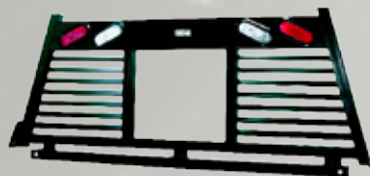

HEADACHE RACKS

Hauler (standard with lights)
 available fully louvered or window cut

Headache Rack
 available fully louvered or window cut

Light Duty Headache Rack
 available in black or white

HEADACHE RACKS & HAULERS (BED RAILS REQUIRED)