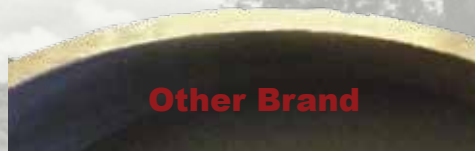

We provide a certificate of insurance for our dealers that many of our competitors cannot provide. This significantly reduces liability risks for dealers. Most importantly, Ranch Hand is a widely recognized brand name that is synonymous with quality and durability.

BRAND COMPARISON

The superior construction and materials in our products provide significant strength and protection for every customer. Many competitors will say “like a Ranch Hand.” While their product may be painted black or made of steel, there are many critical design features and materials that are incorporated into Ranch Hand products that make them the industry leader. Don’t settle for an imitation!

VS

UPRIGHT MATERIAL THICKNESS
5/16 or .3125”
25% thicker!!!

FLOOR PLATE
12 gauge or .105”
40% thicker!!!

UPRIGHT MATERIAL THICKNESS
1/4 or .250”

FLOOR PLATE
14 gauge or .075”

BUMPER PIPE
4 1/2” OD 40 pipe
.237” thickness
90% thicker!!!

RECEIVER HITCH
Welded both front &

BUMPER PIPE
4 1/2” OD pipe
.125” thickness

RECEIVER HITCH
Welded back only