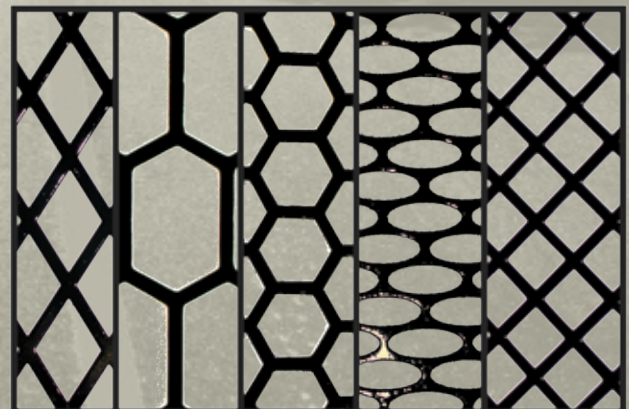

RANCH HAND LEGEND FRONT BUMPER VS. COMPETITION

Description	Ranch Hand	Brand 1234	Ranch Hand Difference
Weight	278 lbs	197 lbs	41% Heavier
Uprights	0.3125	0.2500	25% Thicker
Straps on Uprights	3/16" x 1 1/2"	3/16" x 1 1/2"	Same
Center Tubing	12 ga. (.109) 1 5/8" & 2 3/8"	16 ga. (.065) 1 1/2"	68% Thicker
Head Light Loops	12 ga. (.109) 1 1/2"	16 ga. (.065) 1 1/2"	68% Thicker
4.5" O.D. Pipe	0.237"	0.115"	106% Thicker
Mounting Brackets	1/4" - 3/8" - 1/2"	1/4"	up to 100% Thicker
Diamond Floor Plate	12 ga. (.105)	14 ga. (.090)	17% Thicker
Grille Insert	14 ga. (.075)	16 ga. (.063)	19% Thicker
Powder Thickness Avg	4.2 mils	2.76 mils	52% Thicker
Receiver Hitch	Standard	Additional Purchase	No Additional Cost
Tow Hooks	Maintain Factory	Lose Factory, replace w/others	Keep Factory Tow Hooks
Installation	Install Only	Assembly required before install	Less Install Time
Insert Pattern	Ford Oval	Generic Design	Matches Vehicle

CUSTOM PUNCHED INSERTS

Ranch Hand is the first and only company that manufactures custom punched grille inserts to match the vehicle make and model.

No expanded metal used!